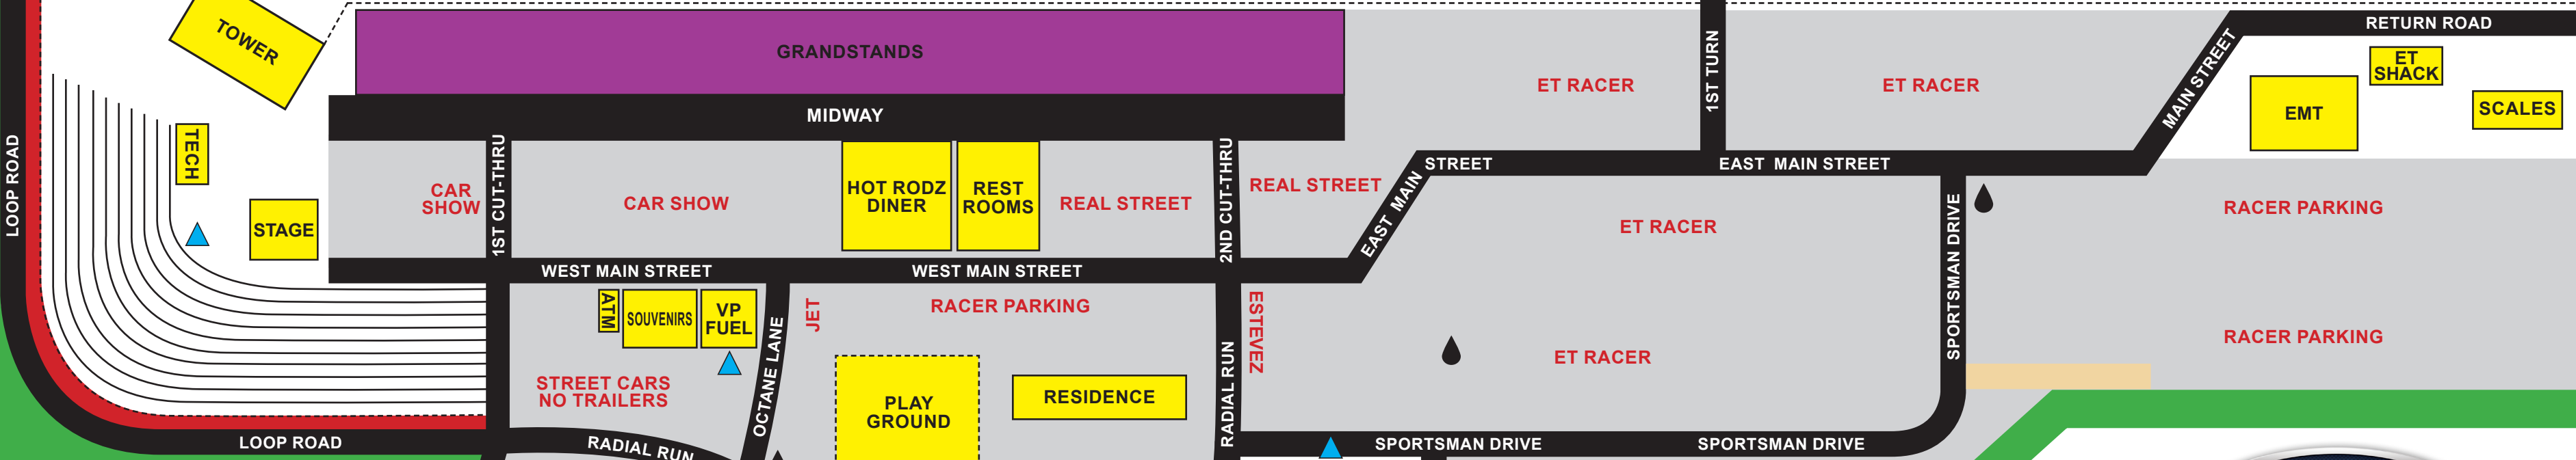

DIAMOND LOT
PRESS & STAFF
PARKING

OFFICE

SATELLITE
PARKING

**NORTH SIDE
OF TRACK**

2021

Track Elevation 80'

- Buildings
- Racetrack Area
- Grandstands/Bleachers
- Pit Parking Areas
- Spectator Parking Areas
- Roadways/Midway
- Gravel Roadways
- Pedestrian Walkway
- Trees
- Fence
- Oil Disposal
- Air