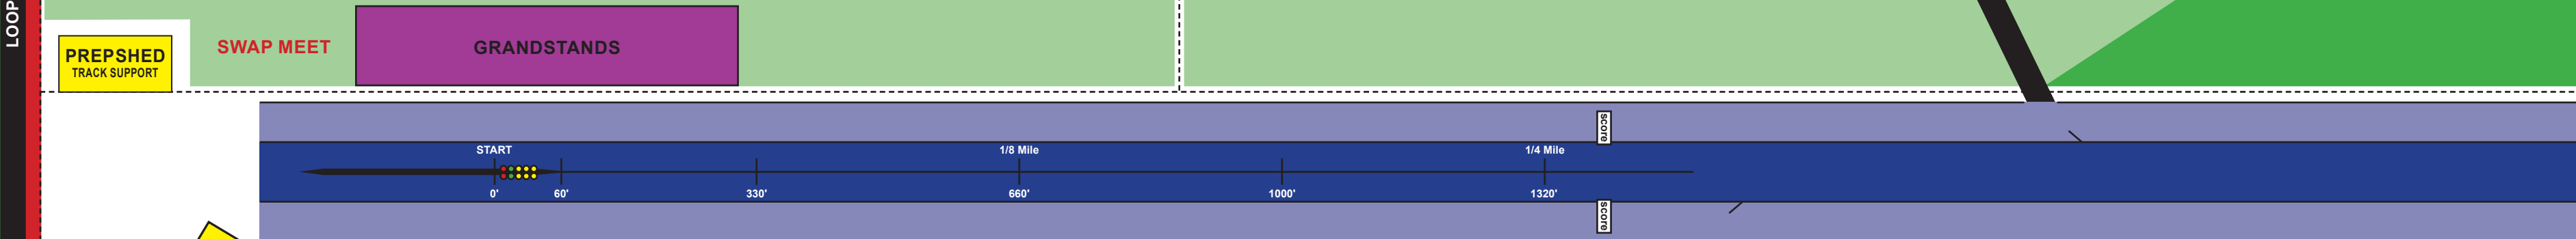

DIAMOND LOT
PRESS & STAFF
PARKING

OFFICE

SATELLITE
PARKING

**NORTH SIDE
OF TRACK**

2021

Track Elevation 80'

- Buildings
- Racetrack Area
- Grandstands/Bleachers
- Pit Parking Areas
- Spectator Parking Areas
- Roadways/Midway
- Gravel Roadways
- Pedestrian Walkway
- Trees
- Fence
- Oil Disposal
- Air