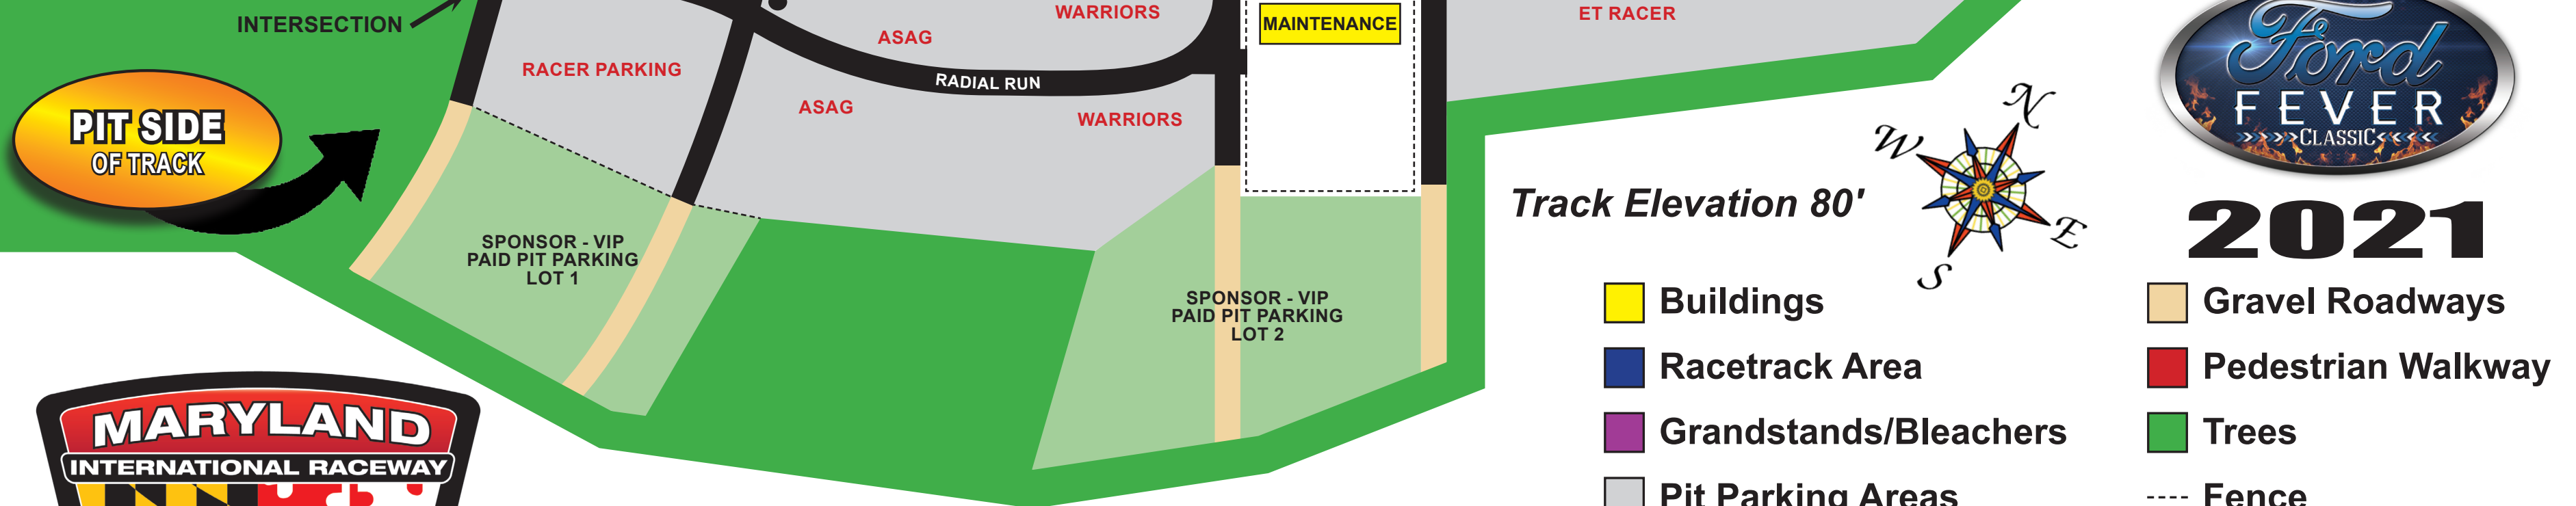

DIAMOND LOT
PRESS & STAFF
PARKING

OFFICE

SATELLITE
PARKING

**NORTH SIDE
OF TRACK**

2021

Track Elevation 80'

- Buildings
- Racetrack Area
- Grandstands/Bleachers
- Pit Parking Areas
- Spectator Parking Areas
- Roadways/Midway
- Gravel Roadways
- Pedestrian Walkway
- Trees
- Fence
- Oil Disposal
- Air